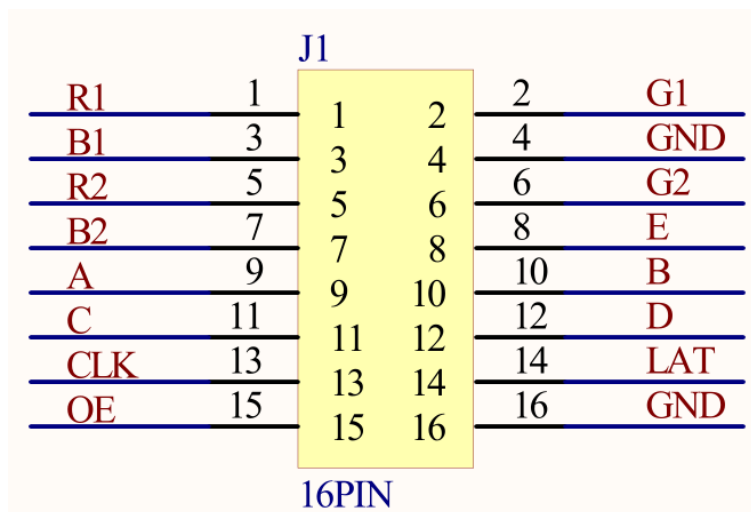

## Overview

RV908H32 is a standardize product for LED screen manufacturer, which is integrated with 12 standard hub75-type connectors and does not require an extra hub card. One card supports up to 384\*512pixels and up to 24 sets of RCG data.

Appearance

Official website: [www.linsn.com](http://www.linsn.com)

Add: Floor 15&16, Jiayahao Business Building, No. 10168, Shennan Blvd,  
Nanshan District, Shenzhen

Tel: +86-0755-86183590/ 4008836968

No.	1	2	3	4
Description	Gigabit port	Power connector	Power port	Red power indicator
No.	5	6/9	7	8
Description	Green indicator	Hub75 Connector	Self-test extension port	Self-test button

## Pinouts

/	R1	1	2	G1	/
/	B1	3	4	GND	GND
/	R2	5	6	G2	/
/	B2	7	8	E	Row selection signal
Row selection signal	A	9	10	B	Row selection signal
Row selection signal	C	11	12	D	Row selection signal
Scan clock	CLK	13	14	LAT	Latch
Display enable	OE	15	16	GND	GND

## Dimension