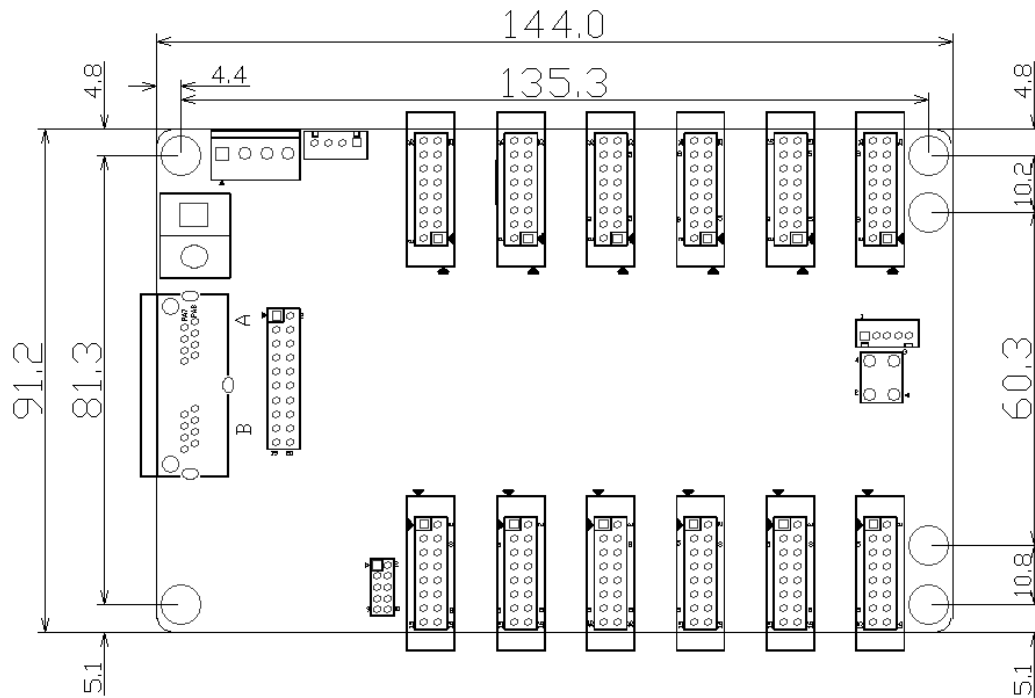

## Pinouts

/	R1	1	2	G1	/
/	B1	3	4	GND	GND
/	R2	5	6	G2	/
/	B2	7	8	E	Row selection signal
Row selection signal	A	9	10	B	Row selection signal
Row selection signal	C	11	12	D	Row selection signal
Scan clock	CLK	13	14	LAT	Latch
Display enable	OE	15	16	GND	GND

## Dimension

## Specifications

Capacity	384X512 Pixels	
Power	Input Voltage	DC4.5V ~ 5.5V
	Rated power consumption	3W
Working Environment	Temperature	-20°C ~ 70°C
	Humidity	0% ~ 95%
Physical Dimensions	Dimensions	144.0 X 91.2mm
	Weight	99g
Packing Info	Packing	Each card packed with small red foam bag, and 100pcs per carton