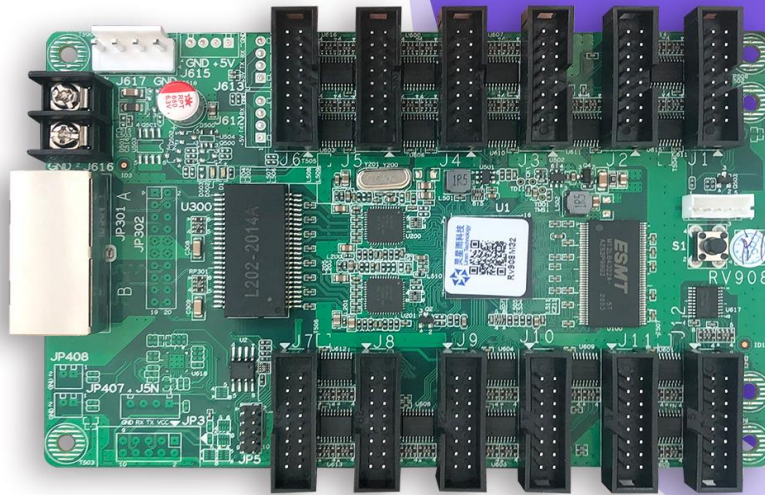

Linsn Technology

RV908M32

Receiver

Specifications

V3.0